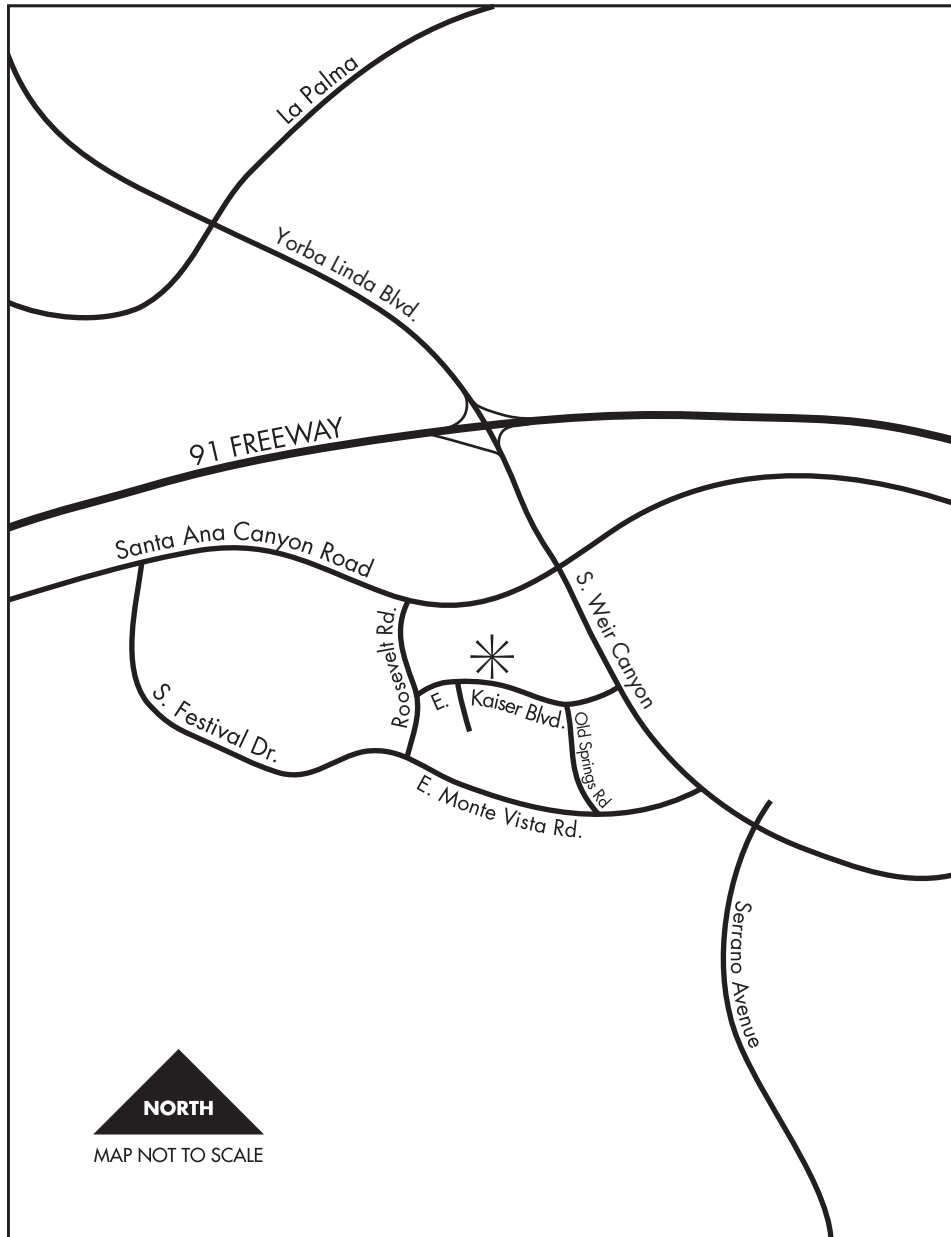

Orange County Office – Directions and Parking

8141 East Kaiser Boulevard, Suite 270
Anaheim, California 92808
714/637-9012

Map and Directions for Parking

Exit the 91 Freeway and exit at Weir Canyon Road.

Take Weir Canyon Rd. exit south and turn right on East Kaiser Boulevard.

Turn right to enter our parking lot. Parking is free.

Our suite is on the second floor, to the right.