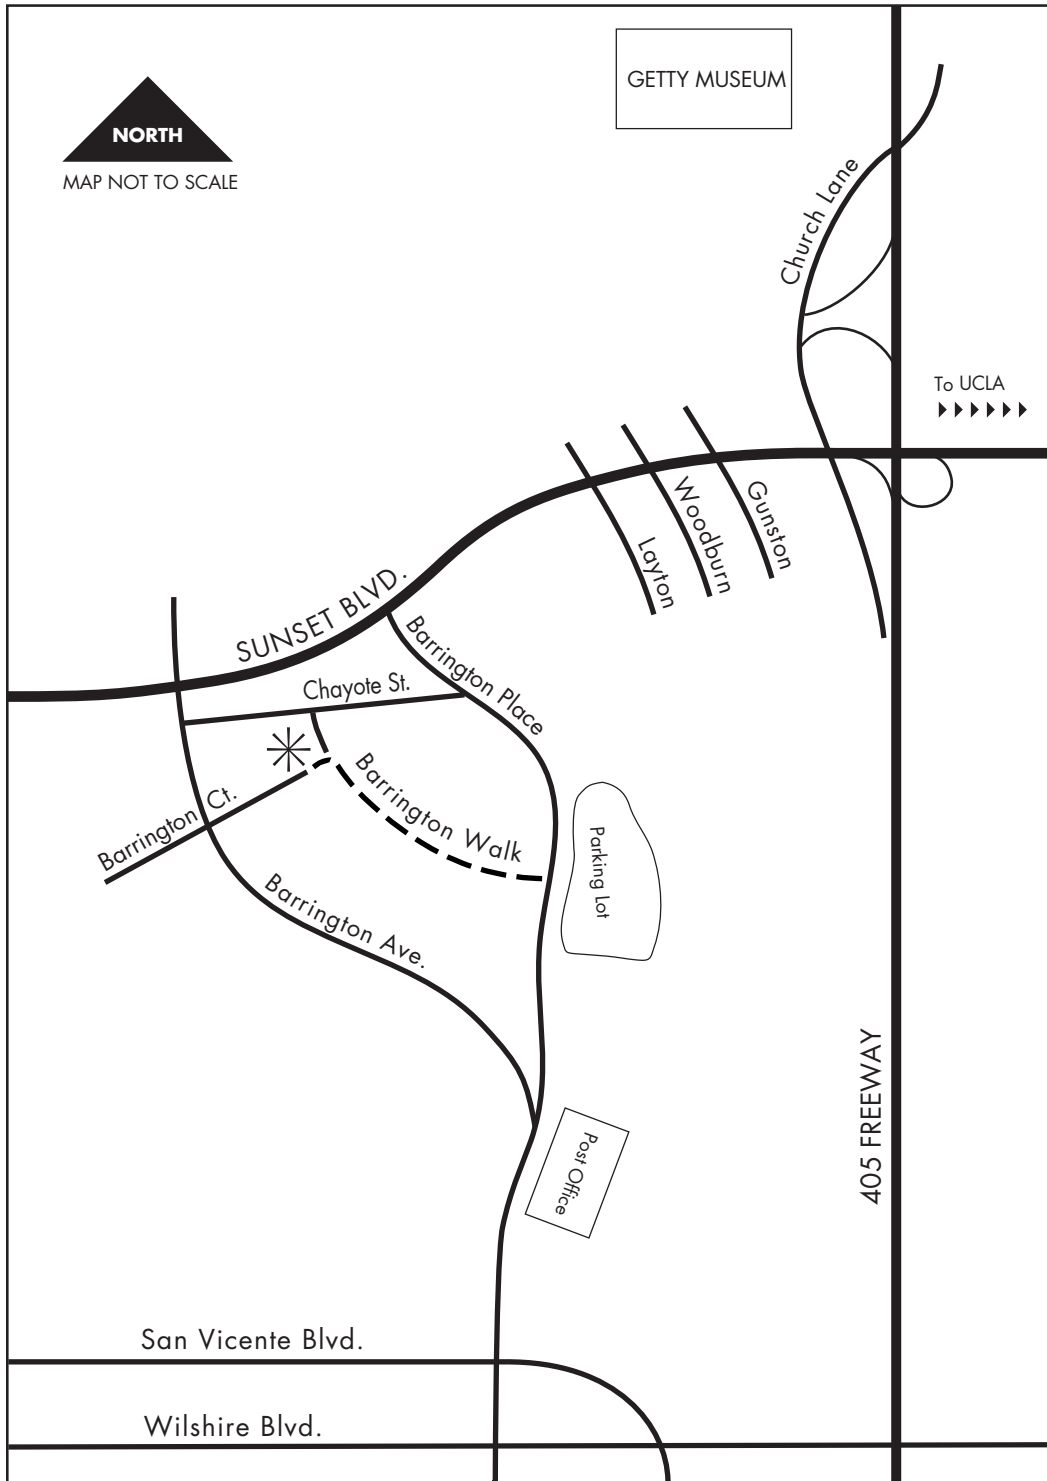

Los Angeles – Directions and Parking

11625 Barrington Court, Suite 201B
Los Angeles, California 90049
310/440-1400

Map and Directions for Validated Parking

While you can occasionally find metered street parking on Barrington Court, we advise you to use the parking lot on Barrington Place.

After parking, cross the street and proceed north about 50 yards to Barrington Walk.

At Barrington Court, go left and walk down the steps. Our office will be on your right above the Belwood Bakery.

Take the stairs or the elevator to second floor, suite 201B.